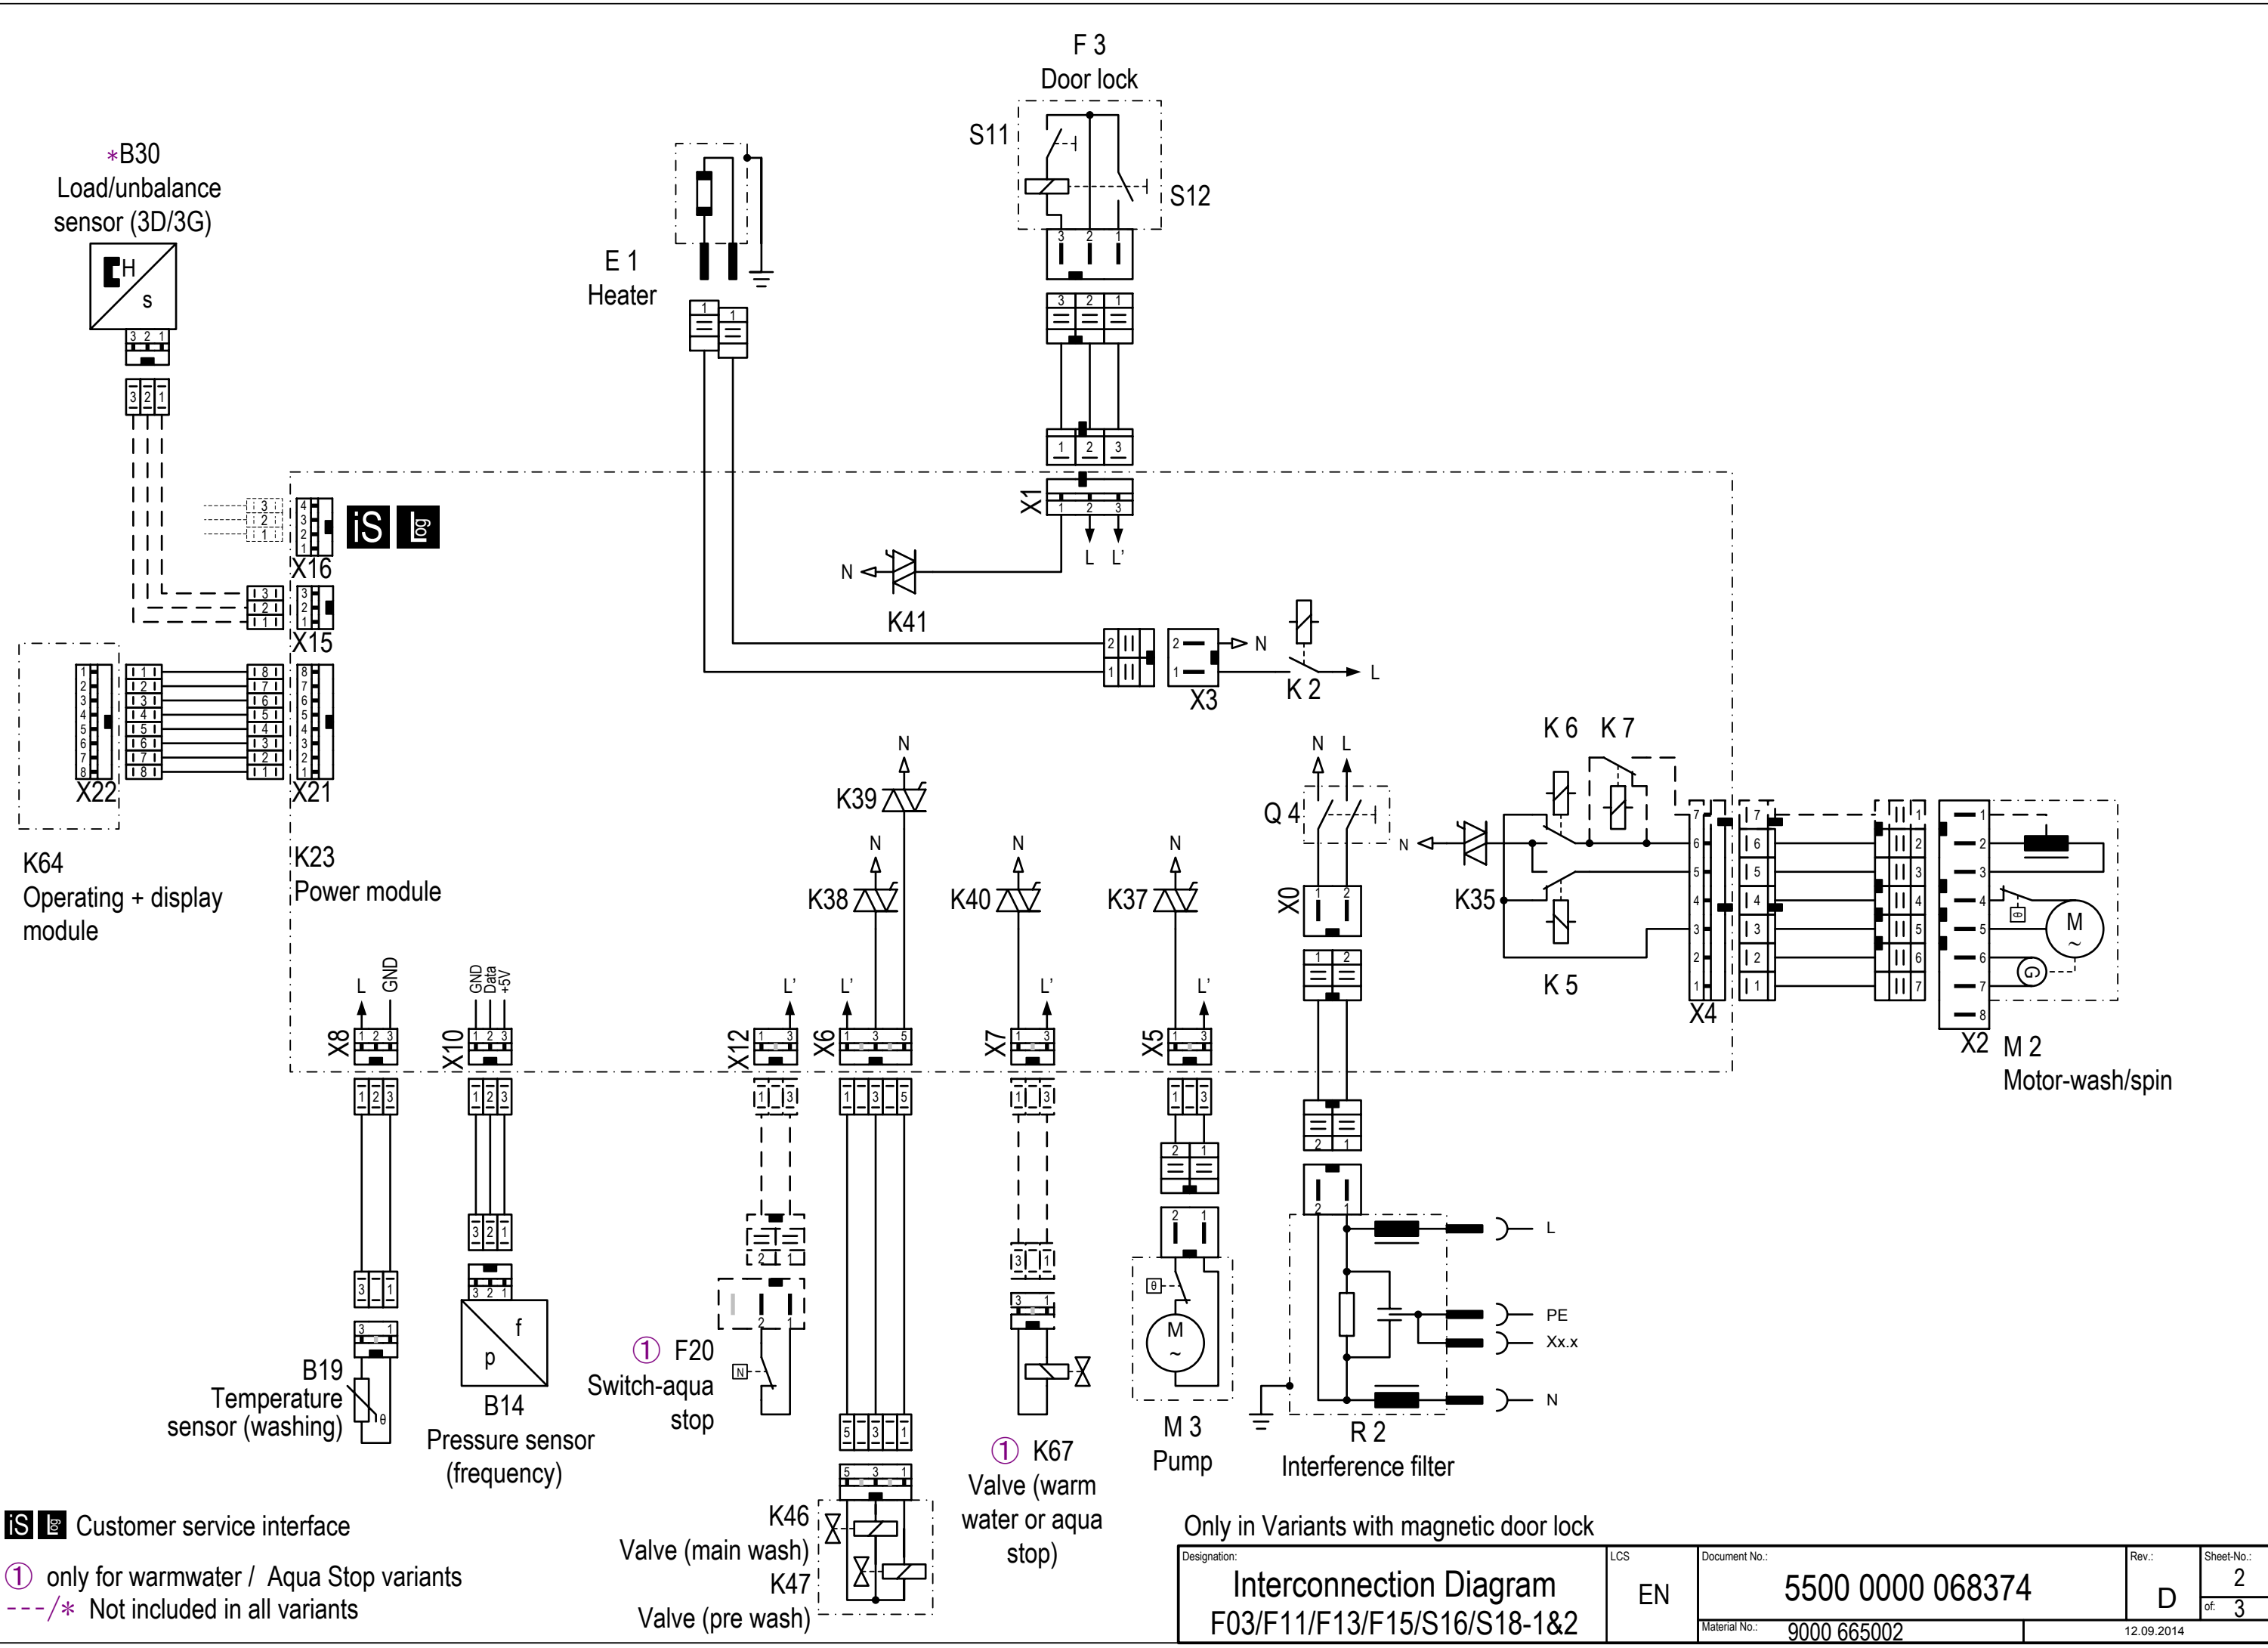

**iS log** Customer service interface

① only for warmwater / Aqua Stop variants

---/\* Not included in all variants

Only in Variants with PTC-Door lock

Designation: <b>Interconnection Diagram</b> F03/F11/F13/F15/S16/S18-1&2	LCS <b>EN</b>	Document No.:	<b>5500 0000 068374</b>	Rev.:	<b>D</b>	Sheet-No.:	<b>1</b>
		Material No.:	<b>9000 665002</b>			of:	<b>3</b>
		12.09.2014					

**iS log** Customer service interface

① only for warmwater / Aqua Stop variants

---/\* Not included in all variants

Only in Variants with magnetic door lock

Designation: <b>Interconnection Diagram</b> F03/F11/F13/F15/S16/S18-1&2	LCS <b>EN</b>	Document No.:	<b>5500 0000 068374</b>	Rev.:	<b>D</b>	Sheet-No.:	<b>2</b>
		Material No.:	<b>9000 665002</b>			of:	<b>3</b>
		12.09.2014					