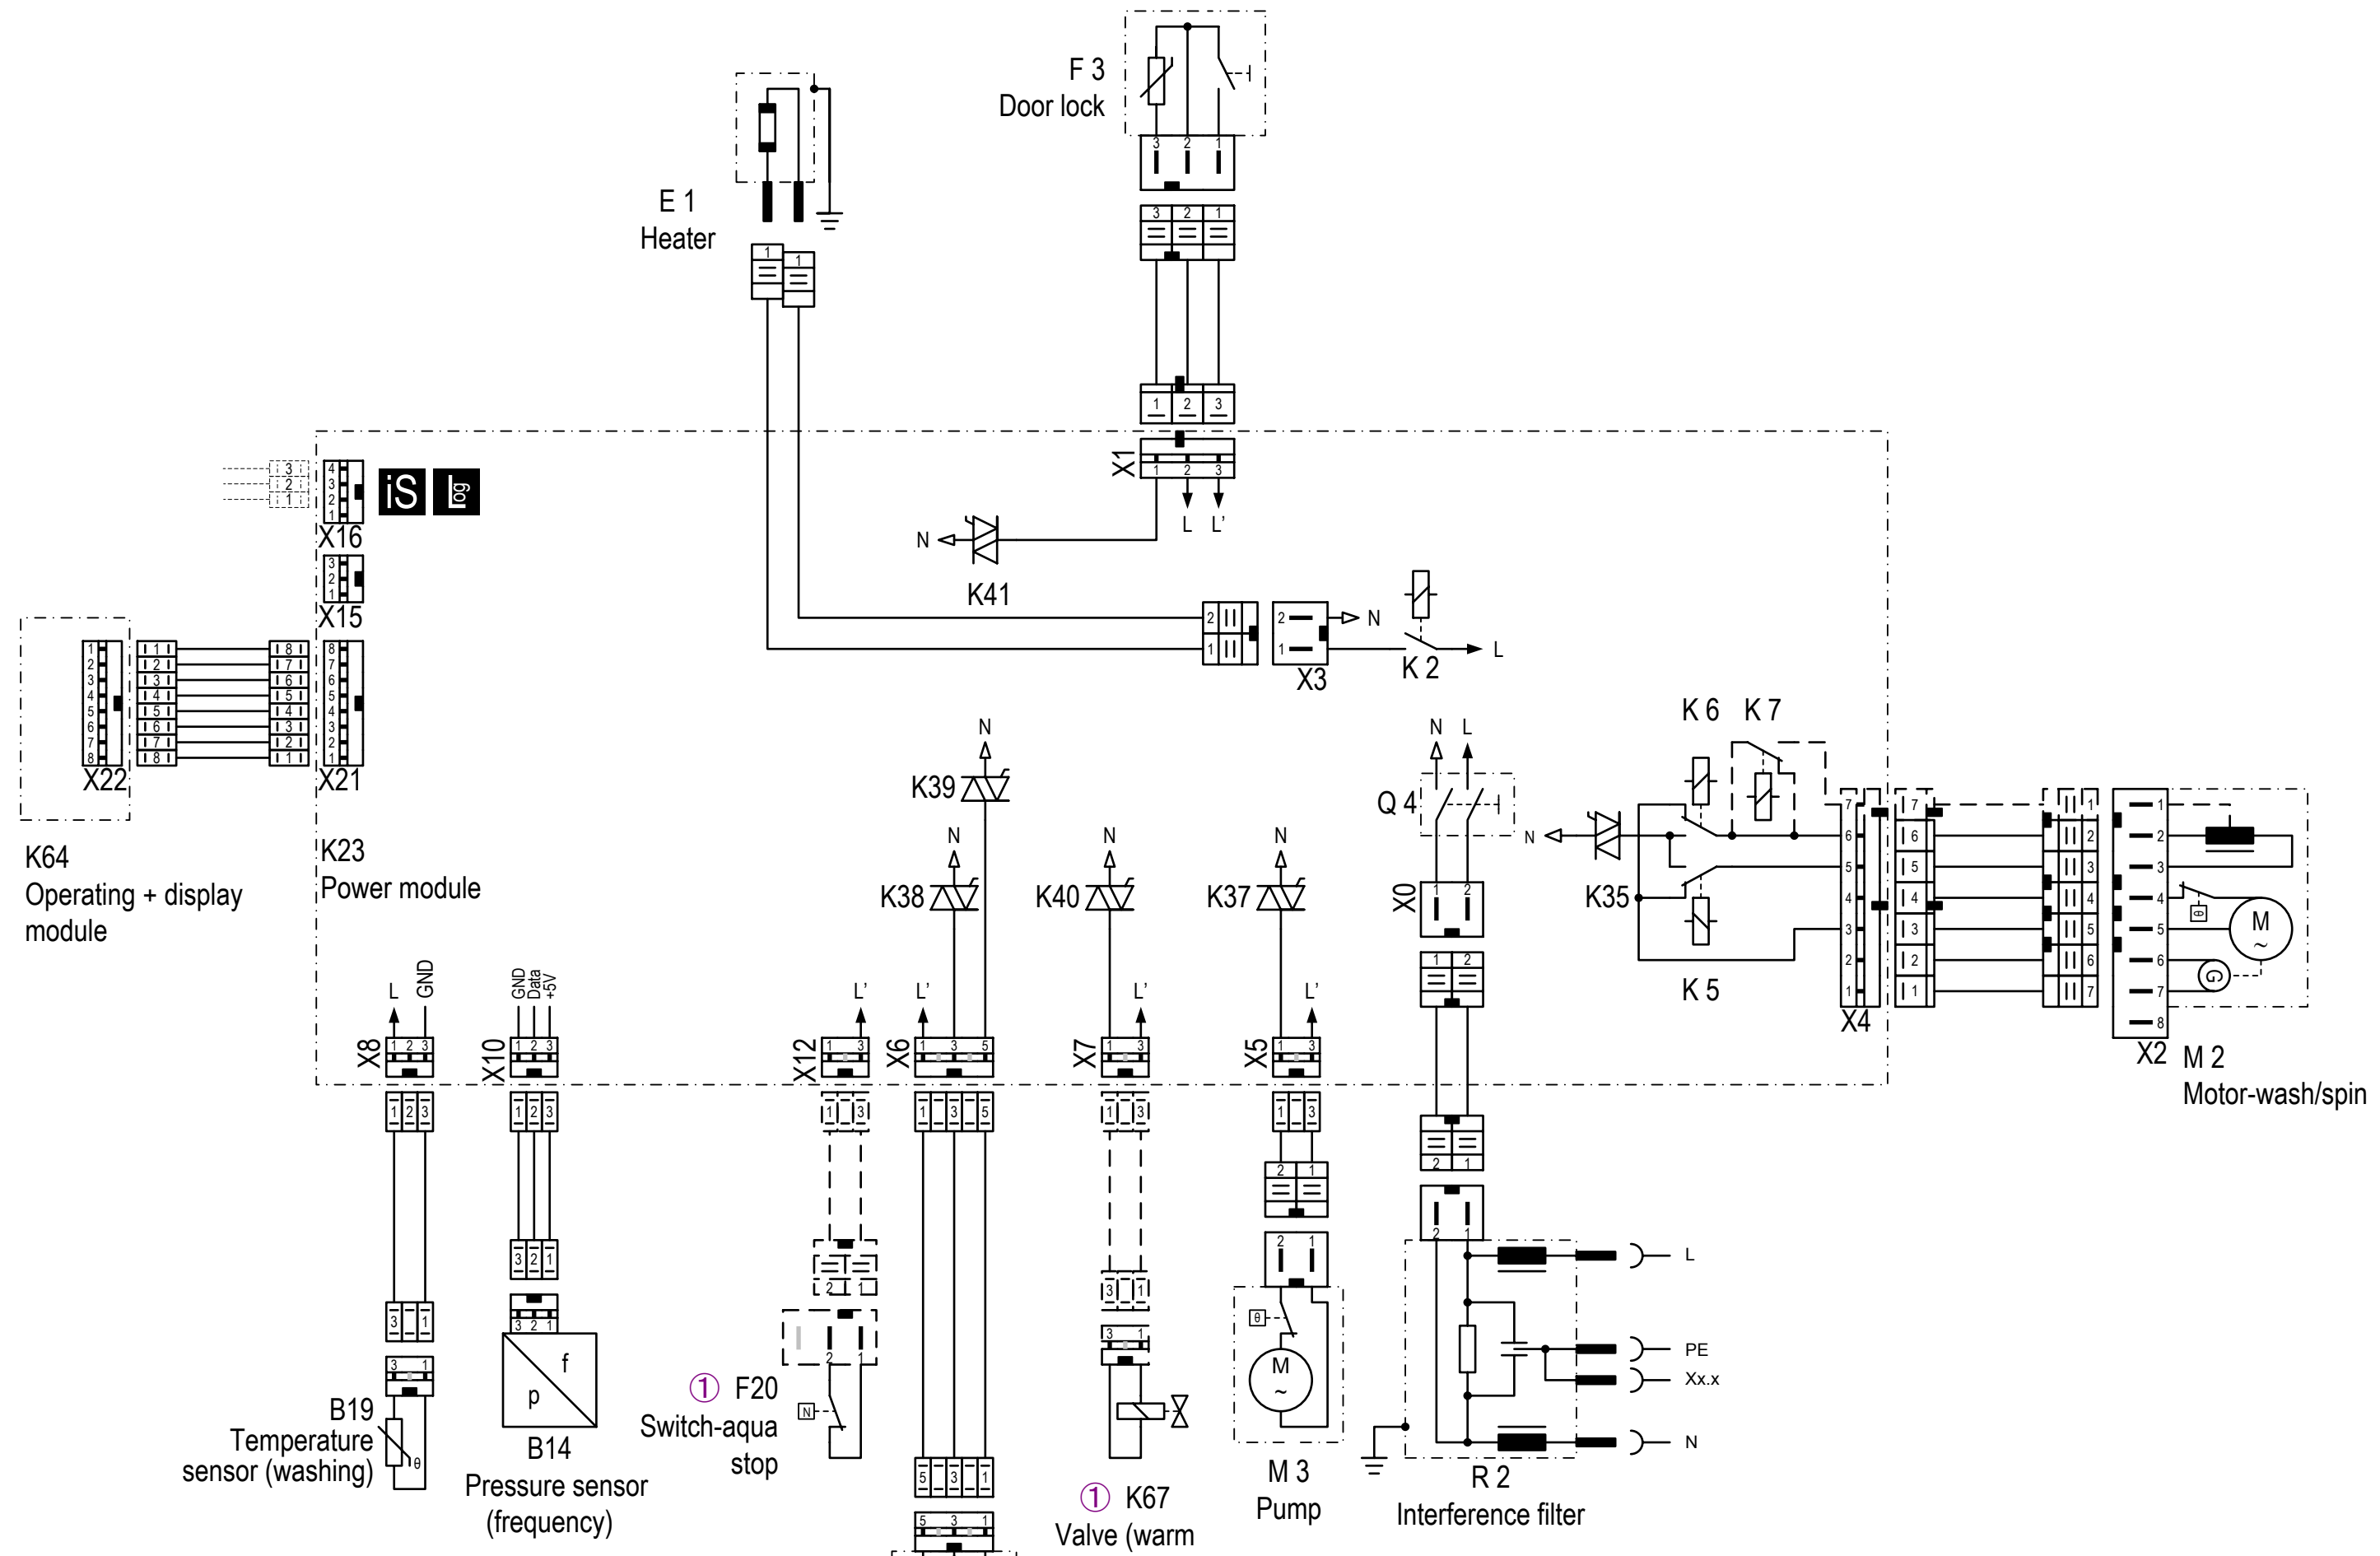

**iS log** Customer service interface

① only for warmwater / Aqua Stop variants

---/\* Not included in all variants

Only in Variants with PTC-Door lock

Designation: <b>Interconnection Diagram</b> F03/F11/F13/F15/S16/S18-1&2	LCS <b>EN</b>	Document No.:	<b>5500 0000 068374</b>	Rev.:	<b>D</b>	Sheet-No.:	<b>1</b>
		Material No.:	<b>9000 665002</b>			of:	<b>3</b>
		12.09.2014					

**iS log** Customer service interface

① only for warmwater / Aqua Stop variants

---/\* Not included in all variants

Only in Variants with magnetic door lock

Designation: <b>Interconnection Diagram</b> F03/F11/F13/F15/S16/S18-1&2	LCS <b>EN</b>	Document No.:	<b>5500 0000 068374</b>	Rev.:	<b>D</b>	Sheet-No.:	<b>2</b>
		Material No.:	<b>9000 665002</b>			of:	<b>3</b>
		12.09.2014					