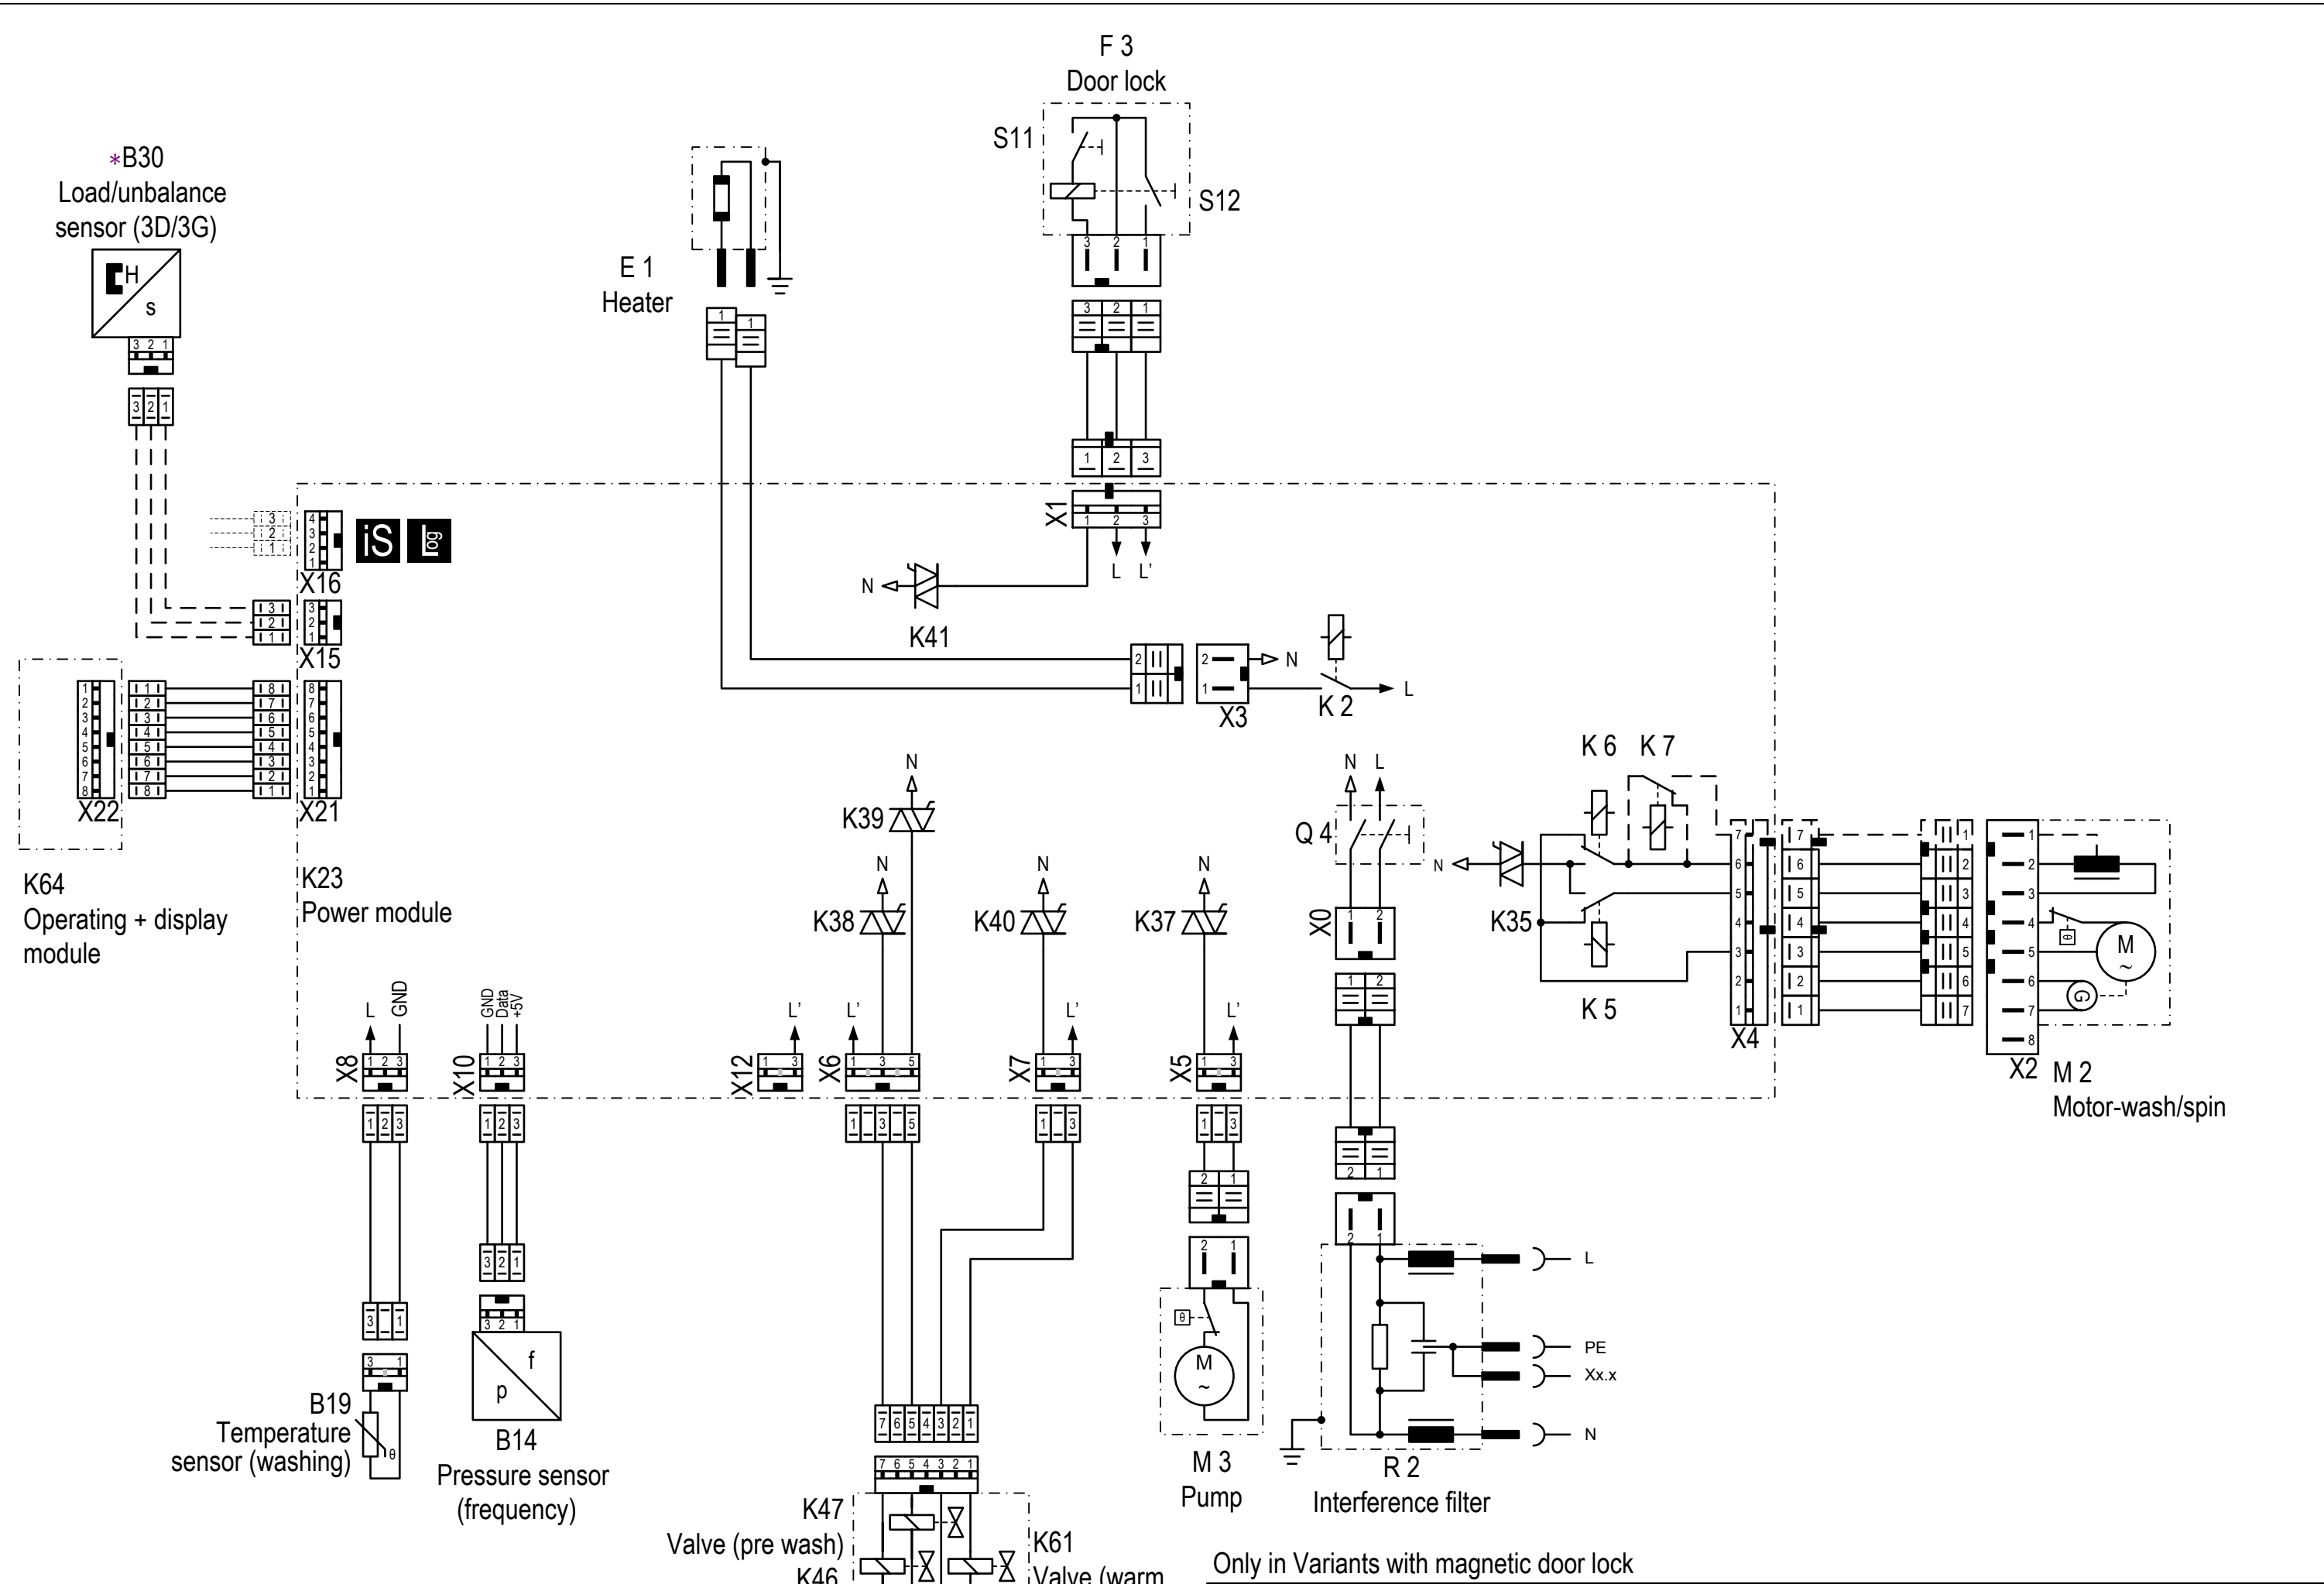

The reproduction, transmission or use of this document or its contents is not permitted express written authority. Offenders will be liable for damages. All rights including rights created by patent grant or registration of a utility model or design are reserved. Copyright reserved.

iS **log** Customer service interface
---/* Not included in all variants

Only in Variants with magnetic door lock

Designation: Interconnection Diagram F03/F11/F13/F15/S16/S18-1&2	LCS EN	Document No.:	5500 0000 068374	Rev.:	D	Sheet-No.:	3
		Material No.:	9000 665002			of:	3
		12.09.2014